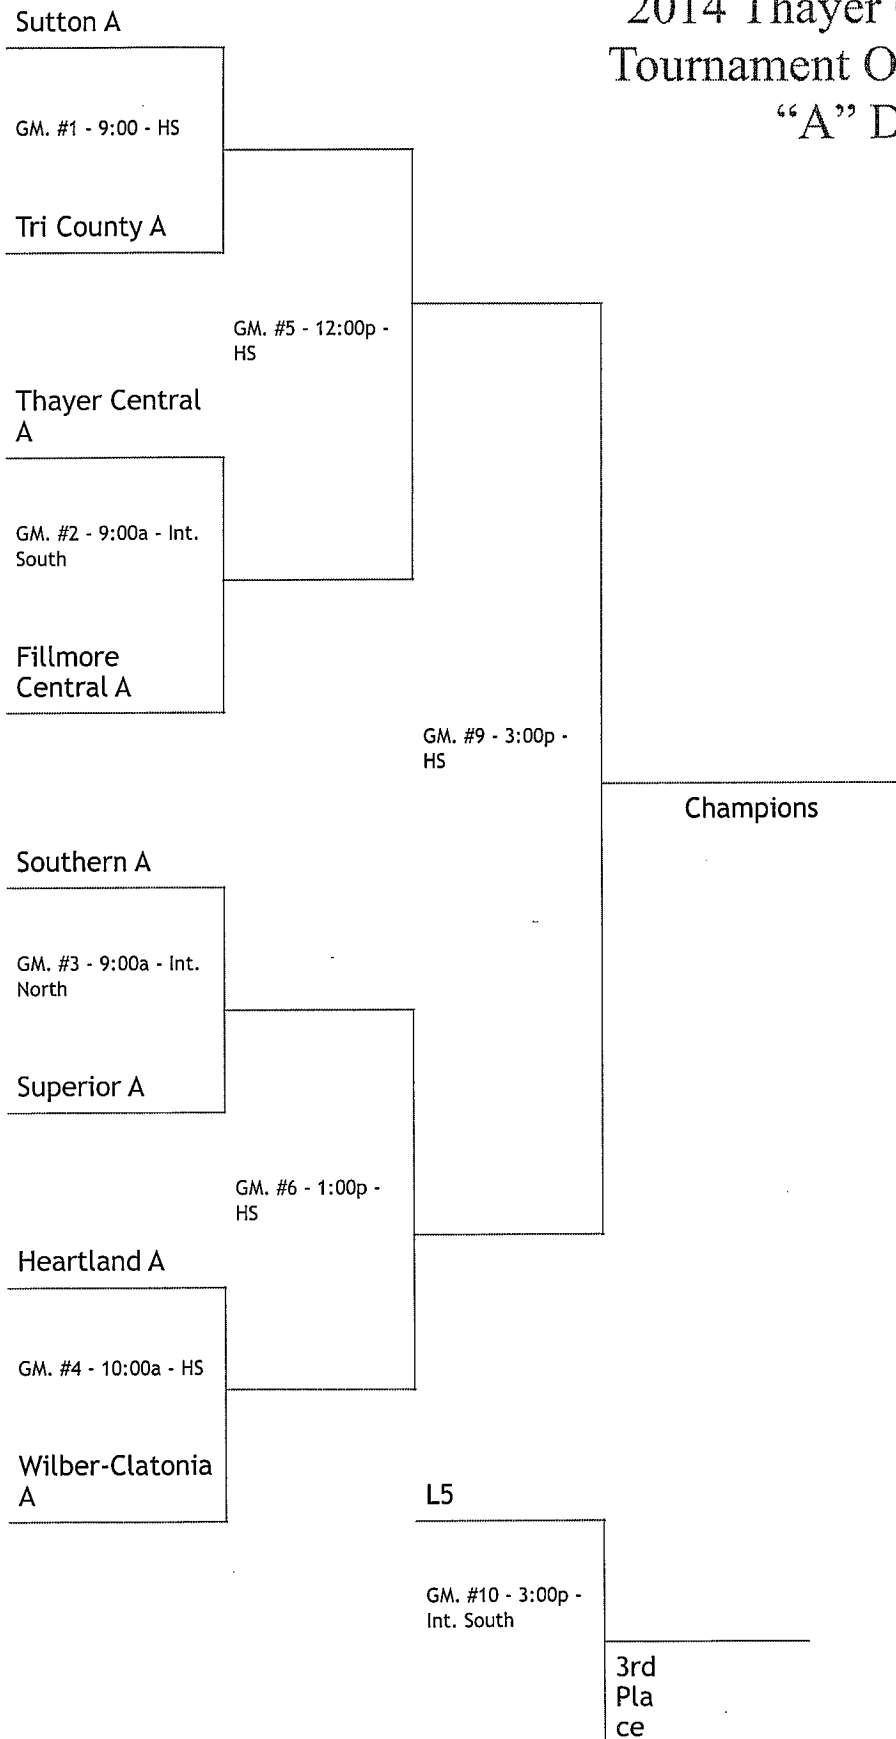

# 2014 Thayer Central JH VB Tournament October 11, 2014 "A" Division

L6

L1

GM. #7 - 11:00a - Int. North

L2

GM. #11 - 2:00p - Int. South

L3

GM. #8 - 12:00p - Int. North

L4

Sutton B

GM. #1 - 10:00 - Int. South

Tri County B

GM. #5 - 1:00p - Int. South

Thayer Central B

GM. #2 - 10:00a - Int. North

Fillmore Central B

GM. #9 - 4:00p - HS

Southern B

L7

GM. #12 - 2:00p - Int. North

7th Place

L8

5th Place

Champions

7th Place

GM. #8 - 1:00p - Int. North  
L3  
L4

GM. #11 - 4:00p - Int. North

5th Place